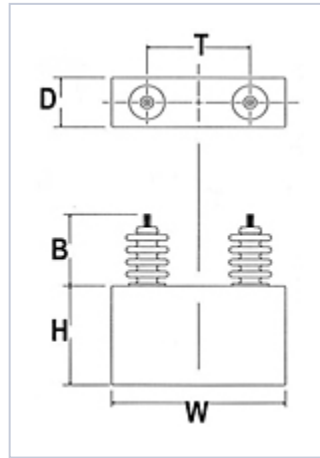

## LC Series Oil-Filled Capacitors

- DC Filter capacitors
- 1 to 20  $\mu\text{F}$  capacitance
- Voltage 10,000 to 100,000  $V_{\text{DC}}$
- Welded Rectangular Cans
- One Year Warranty

1

Part Number	CAP	Voltage (DC)	D	W	H	B	T
<u>LC322</u>	5 $\mu\text{F}$	10000 V	4.0 in	8.0 in	10 in	3 in	5.00 in
<u>LC330</u>	10 $\mu\text{F}$	10000 V	4.13 in	13.5 in	10 in	3 in	5.00 in
<u>LC323</u>	1 $\mu\text{F}$	20000 V	4.0 in	8.0 in	8 in	3 in	5.00 in
<u>LC324</u>	2 $\mu\text{F}$	20000 V	4.13 in	13.5 in	9 in	3 in	9.00 in
<u>LC325</u>	5 $\mu\text{F}$	20000 V	5.13 in	13.5 in	15 in	3 in	9.00 in
<u>LC326</u>	10 $\mu\text{F}$	20000 V	6.25 in	13.5 in	22 in	3 in	9.00 in
<u>LC327</u>	1 $\mu\text{F}$	40000 V	5.13 in	13.5 in	11 in	5 in	9.00 in
<u>LC328</u>	2 $\mu\text{F}$	40000 V	5.13 in	13.5 in	18 in	5 in	9.00 in
<u>LC329</u>	4 $\mu\text{F}$	40000 V	6.25 in	13.5 in	24 in	5 in	9.00 in

<u>Part Number</u>	<u>CAP</u>	<u>Voltage (DC)</u>	<u>D</u>	<u>W</u>	<u>H</u>	<u>B</u>	<u>T</u>
<u>LC CUSTOM</u>	N/A	N/A	N/A	N/A	N/A	N/A	N/A